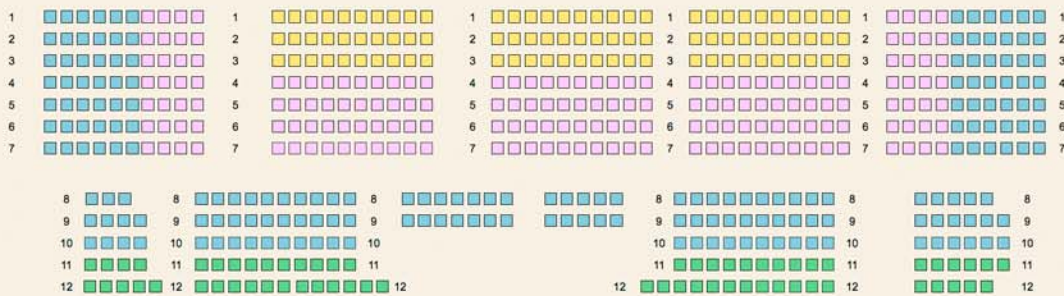

## Chenery Auditorium - Zoning Map

- Zone IA - pricing to \$60
- Zone I - pricing to \$49
- Zone II - pricing to \$37
- Zone III - pricing to \$24

Orchestra Left

Orchestra Right

## Balcony

Balcony Left

Balcony Right

## Gallery

Gallery available for select programs.

Gallery Left

Gallery Right